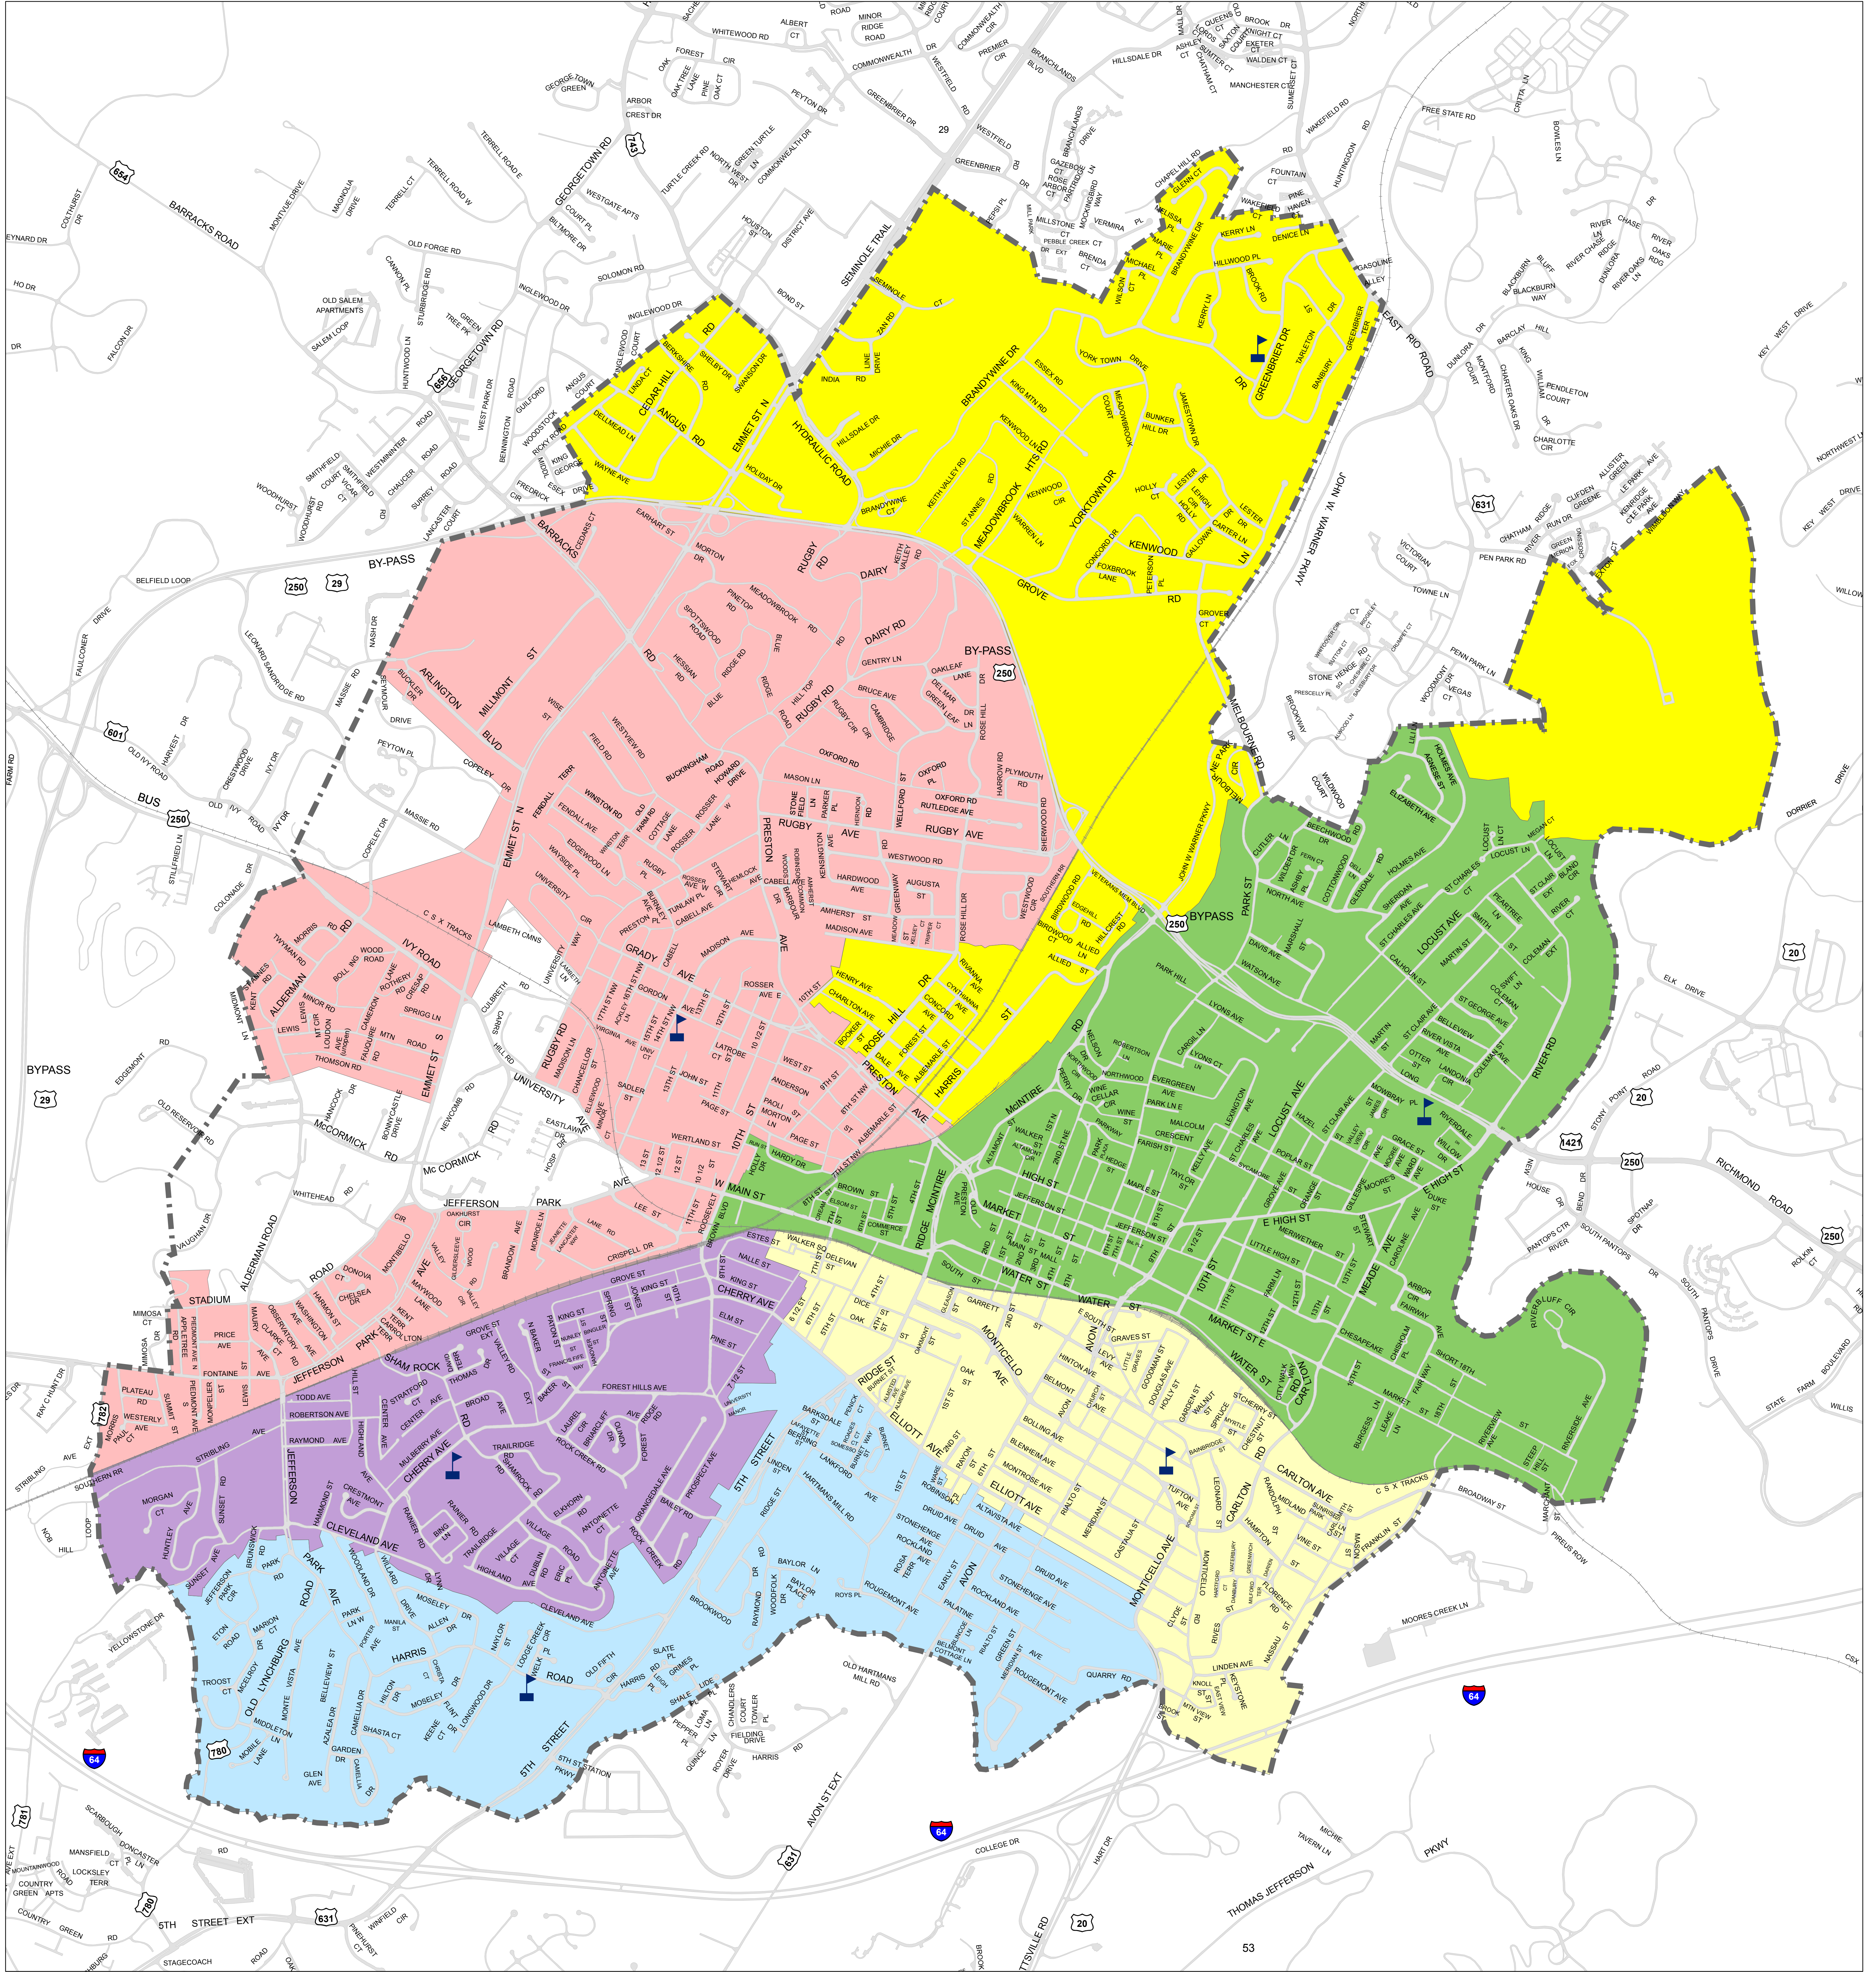

# Charlotteville City Schools

## Elementary School Attendance Zones

- Elementary School Attendance Zones**
- Burnley-Moran
  - Clark
  - Greenbrier
  - Jackson-Via
  - Johnson
  - Venable
  - School Building

Map courtesy of City of Charlottesville  
Neighborhood Development Services  
April 2017